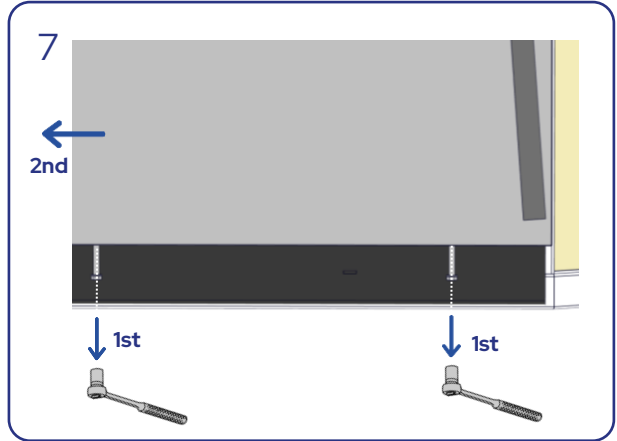

# SWIMSPA URBAN

Disassembly instructions

4 x 2.3 m

5 x 2.3 m

6 x 2.3 m

N° 10