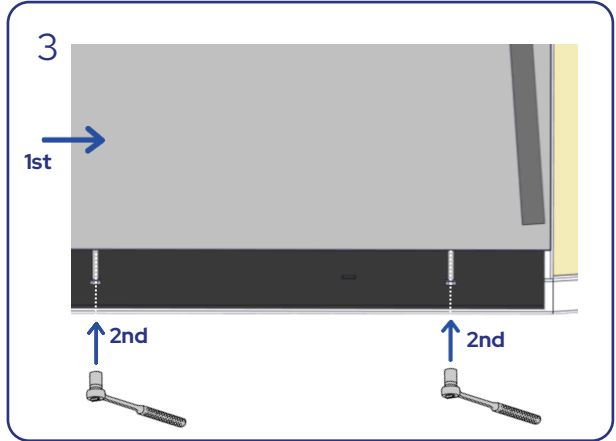

# SWIMSPA URBAN

Assembly instructions

4 x 2.3 m

5 x 2.3 m

6 x 2.3 m

N° 10