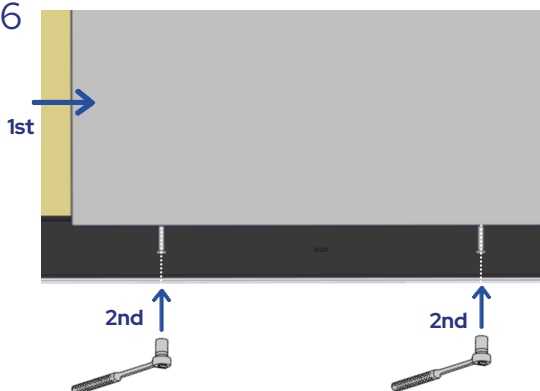

# SWIMSPA URBAN

Assembly instructions

4 x 2.3 m

5 x 2.3 m

6 x 2.3 m

5

N° 10

6