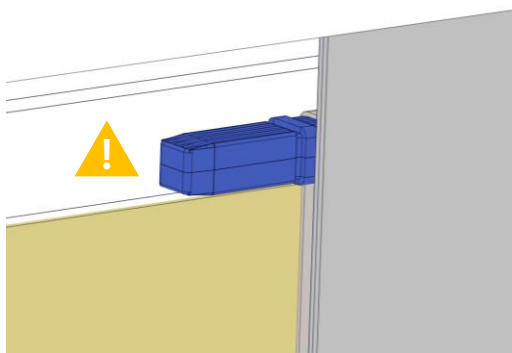

# SWIMSPA URBAN

Assembly instructions

4 x 2.3 m

5 x 2.3 m

6 x 2.3 m

7

8